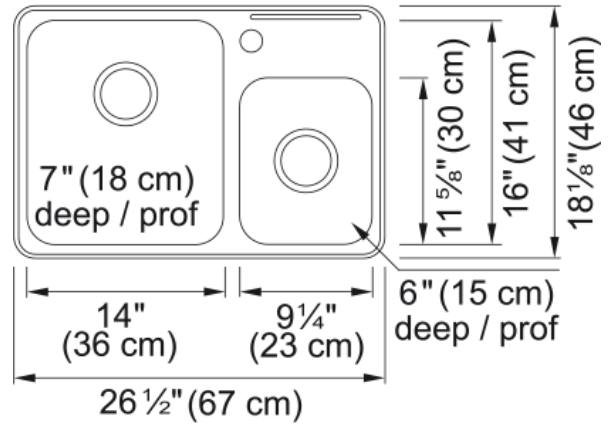

# Steel Queen Drop In Sink QCMA1826-7-1N | 101.0620.247

## Technical Data

### Product Dimensions

Exterior size: right to left	26.378
Exterior size: front to back	18.11
Large bowl size: right to left	14.173
Large bowl size: front to back	16.142
Large bowl: depth	7.087
Small bowl size: right to left	9.055
Small bowl size: front to back	11.811
Small bowl: depth	5.906

### Installation

Minimum cabinet size	30"
----------------------	-----